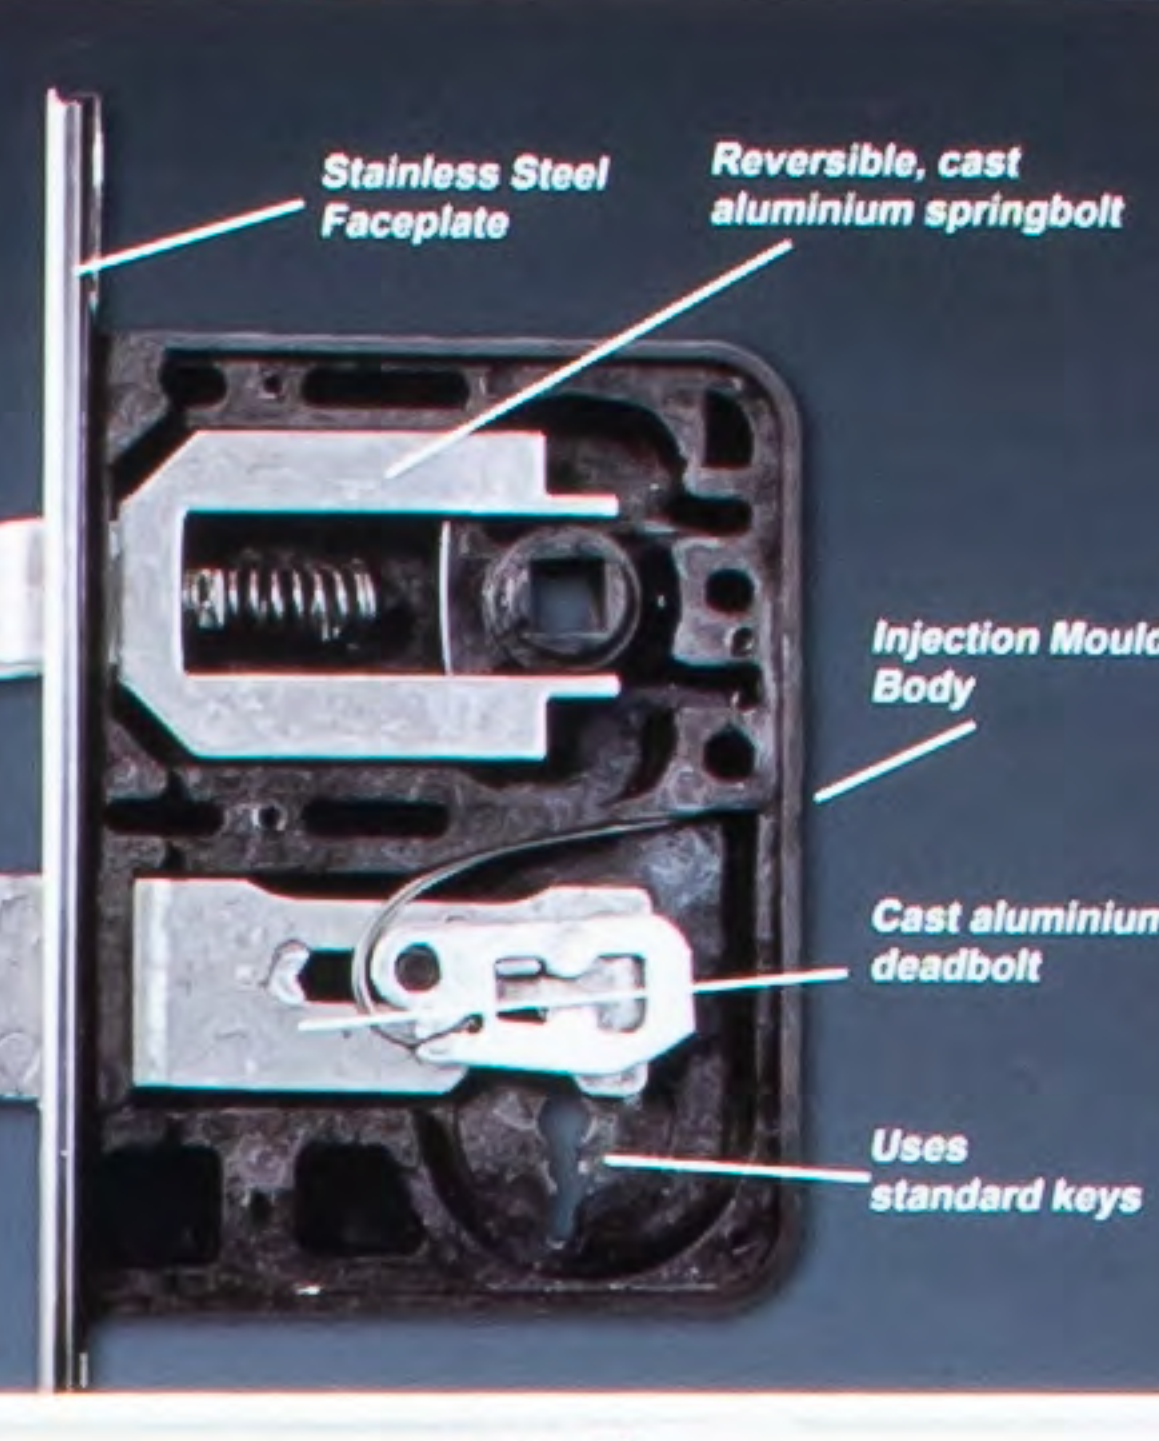

FORT KNOX

Affordable,
Durable
& Attractive!

NEW ALUMINIUM RANGE

Rust Resistant!

ALUMINIUM FIBER TECH MORTISE LOCK

M6A10 LOCK 2L ONLY SATIN CR	M6A10 LOCK 2L ONLY SATIN CR	M6G10 LOCK 2L ONLY SATIN CR	M6G10 LOCK 2L ONLY SATIN CR	M6G10 LOCK 2L ONLY SATIN CR	M6K10 LOCK EP ONLY SATIN CR
M6C20 HANDLE ALU SATIN CR	M6C20 HANDLE ALU SATIN CR	M6E20 HANDLE ALU GOLD	M6G20 HANDLE ALU ANTIQUE	M6I20 HANDLE ALU ANTIQUE	M6K20 HANDLE ALU EP SATIN CR
M6C30 LOCK 2L EP HANDLE ALU SATIN CR	M6C30 LOCK 2L EP HANDLE ALU SATIN CR	M6E30 LOCK 2L HANDLE ALU GOLD	M6G30 LOCK 2L HANDLE ALU ANTIQUE	M6I30 LOCK 2L HANDLE ALU ANTIQUE	M6K30 LOCK EP HANDLE ALU EP SATIN CR
M6C30 LOCK 2L EP HANDLE ALU SATIN CR	M6C30 LOCK 2L EP HANDLE ALU SATIN CR	M6E40 HANDLE ALU WHITE GLOSS	M6G40 HANDLE ALU SILVER VENEER	M6I40 HANDLE ALU SILVER VENEER	M6K40 HANDLE ALU EP ANTIQUE
M6C30 LOCK 2L EP HANDLE ALU SATIN CR	M6C30 LOCK 2L EP HANDLE ALU SATIN CR	M6E50 LOCK 2L HANDLE ALU WHITE GLOSS	M6G50 LOCK 2L HANDLE ALU SILVER VENEER	M6I50 LOCK 2L HANDLE ALU SILVER VENEER	M6K50 LOCK EP HANDLE ALU EP SATIN CR